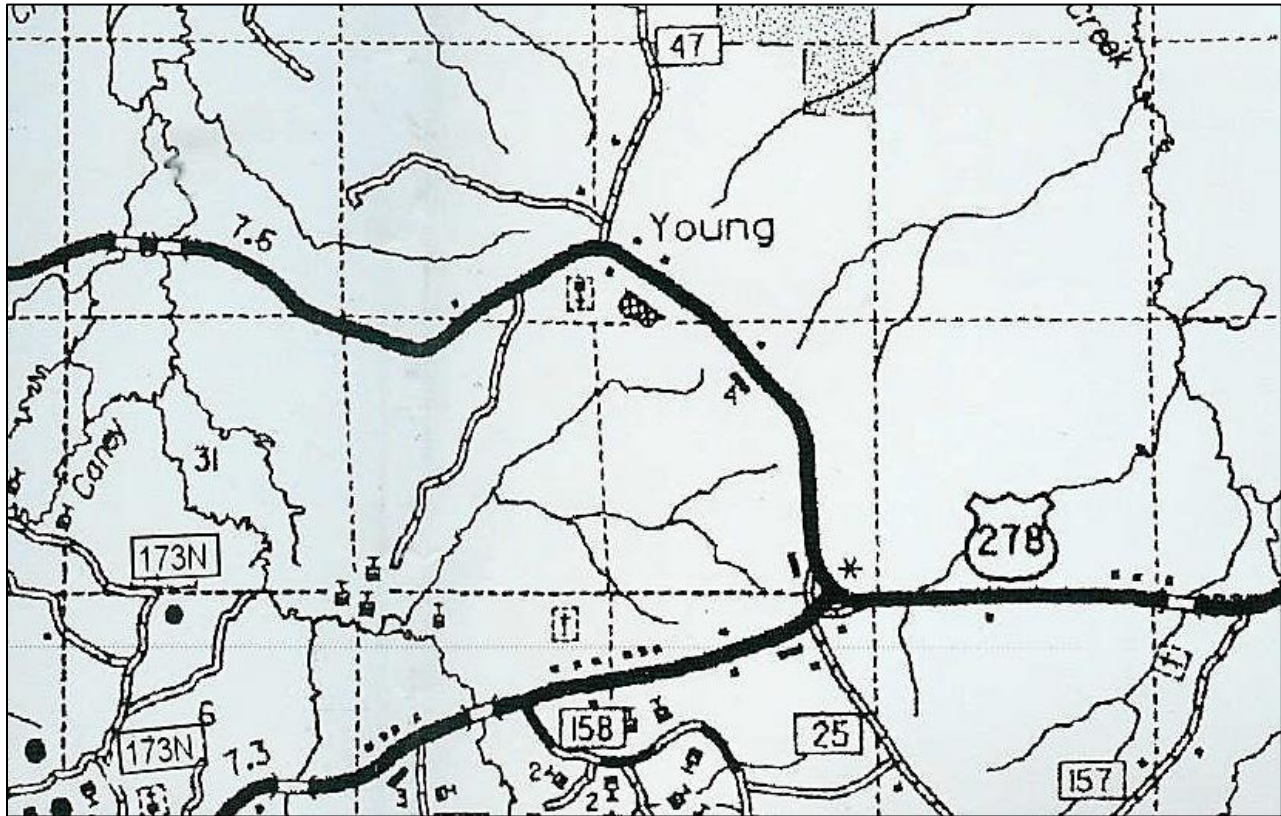

**NEW SALEM CEMETERY—EAST OF ROSSTON
(AFRICAN-AMERICAN)**

This cemetery is located in the Young community on Hwy. 278 east of Rosston directly behind the New Salem Baptist church. It is fenced.

Driving directions: From Rosston, go east on Hwy. 278 toward Camden about six miles. The church and cemetery will be on your right. **Several graves could not be identified**